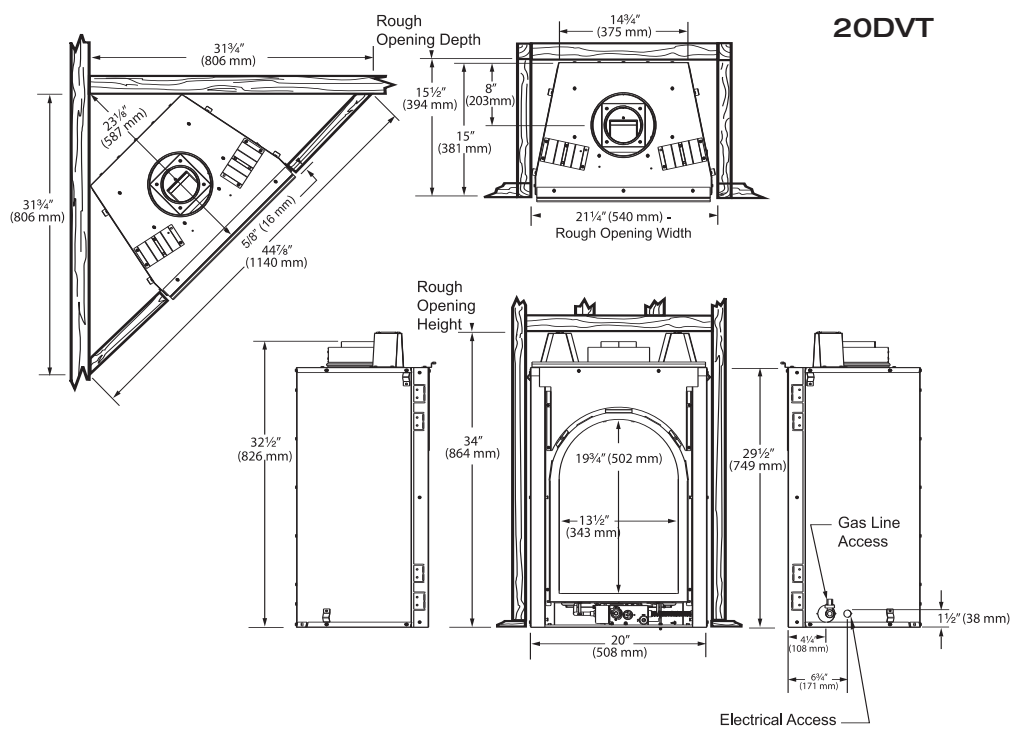

Heritage
Design Beauty

A stylish
haven for your
small spaces

Brookhaven
Direct Vent Gas Fireplace

Strength Heart of your home
Performance

Brookhaven: The perfect place for small space.

Now you can bring the enjoyment and warmth of a fireplace into previously overlooked spaces – kitchens, dining rooms, bathrooms and more. The Brookhaven features a unique, superbly curved arch that lends great character and presence to even the coziest of rooms. Its clean face highlights the cast iron decorative trim that centers on the life-like, weathered logs completing the picture of authenticity and history.

Brookhaven Direct Vent Gas Fireplace

Features and Benefits

- Top vent, direct vent gas fireplace - efficient heat & versatile installation
- New radiant ceramic burner emits comfortable heat 8,700 to 13,000 BTUs
- Manual valve control allows for turndown up to 50% - allows you to control the heat
- Standard Silver-gray brick refractory lining enhances look of fireplace
- Ceramic glass front for more radiant heat
- Realistic logs with textured bark, random charred and rugged flesh areas
- Optional Vermont Castings™ detailed cast iron front trim in classic black or ebony black porcelain enamel is a signature of elegance
- Optional Brookhaven corner cabinet available in pre-finished classic cherry and medium oak stain completes the look of this fireplace. Approx. 30" W x 84" H