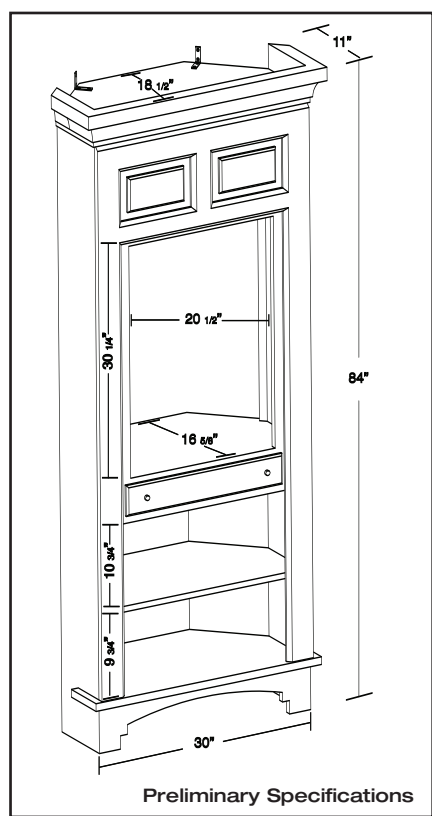

Brookhaven Direct Vent Gas Fireplace

Features and Benefits

- Top vent, direct vent gas fireplace - efficient heat & versatile installation
- New radiant ceramic burner emits comfortable heat 8,700 to 13,000 BTUs
- Manual valve control allows for turndown up to 50% - allows you to control the heat
- Standard Silver-gray brick refractory lining enhances look of fireplace
- Ceramic glass front for more radiant heat
- Realistic logs with textured bark, random charred and rugged flesh areas
- Optional Vermont Castings™ detailed cast iron front trim in classic black or ebony black porcelain enamel is a signature of elegance
- Optional Brookhaven corner cabinet available in pre-finished classic cherry and medium oak stain completes the look of this fireplace. Approx. 30" W x 84" H

YOUR DEALER

www.vermontcastings.com
www.majesticproducts.com
ph: 1.800.525.1898

© 2006 CFM Corporation - All rights reserved. Vermont Castings™ is a registered trademark of CFM Corporation. In the interest of constant product improvements, we reserve the right to change specifications without notice. Before installations, please read Installation Instructions and check all local Building Codes and Gas Regulations. Please see your Dealer or visit www.vermontcastings.com for complete warranty information.